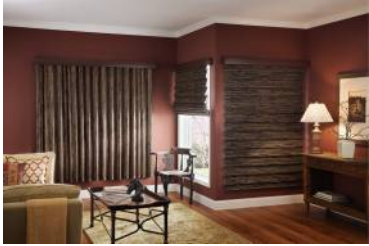

Record Report - Page 4

Record Name: GNS0805_RN030111CA.eps

Color Name:

Color Number:

Notes: Looped Roman Style in Lipo, Agate 06701 with Room Darkening Liner in Black Coffee 5632; Standard Cord Control and 4" Classic Wood Valance in Dark Cherry 1316
Woven Drape in Lipo, Agate 06701 with 60% Fullness and Room Darkening Liner in Black Coffee 5632; Standard Cord Control and 2" Edge Banding in Cocoa 1001;
4" Classic Wood Valance in Dark Cherry 1316
Family Room